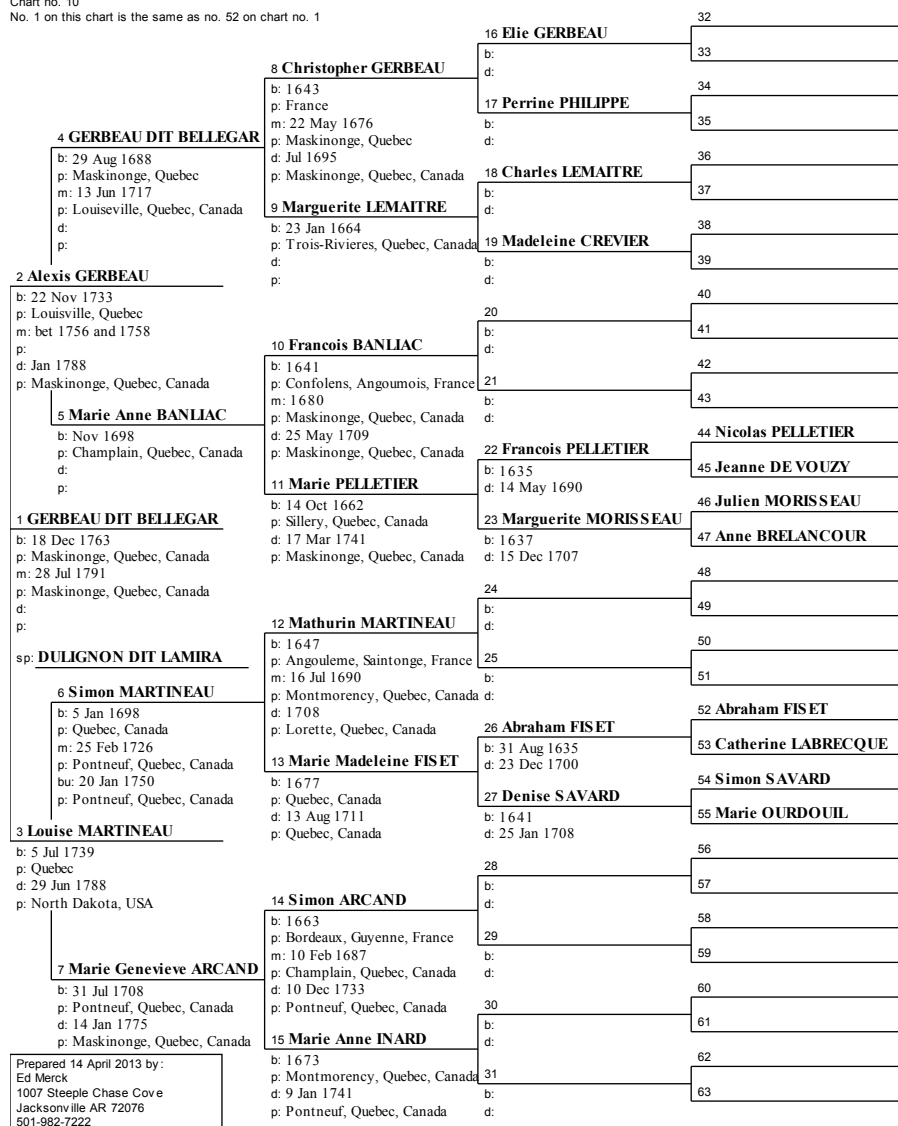

Pedigree Chart - Margaret Jane JEROME

14 April 2013

Chart no. 10

No. 1 on this chart is the same as no. 52 on chart no. 1

Prepared 14 April 2013 by:
Ed Merck
1007 Steeple Chase Cove
Jacksonville AR 72076
501-982-7222