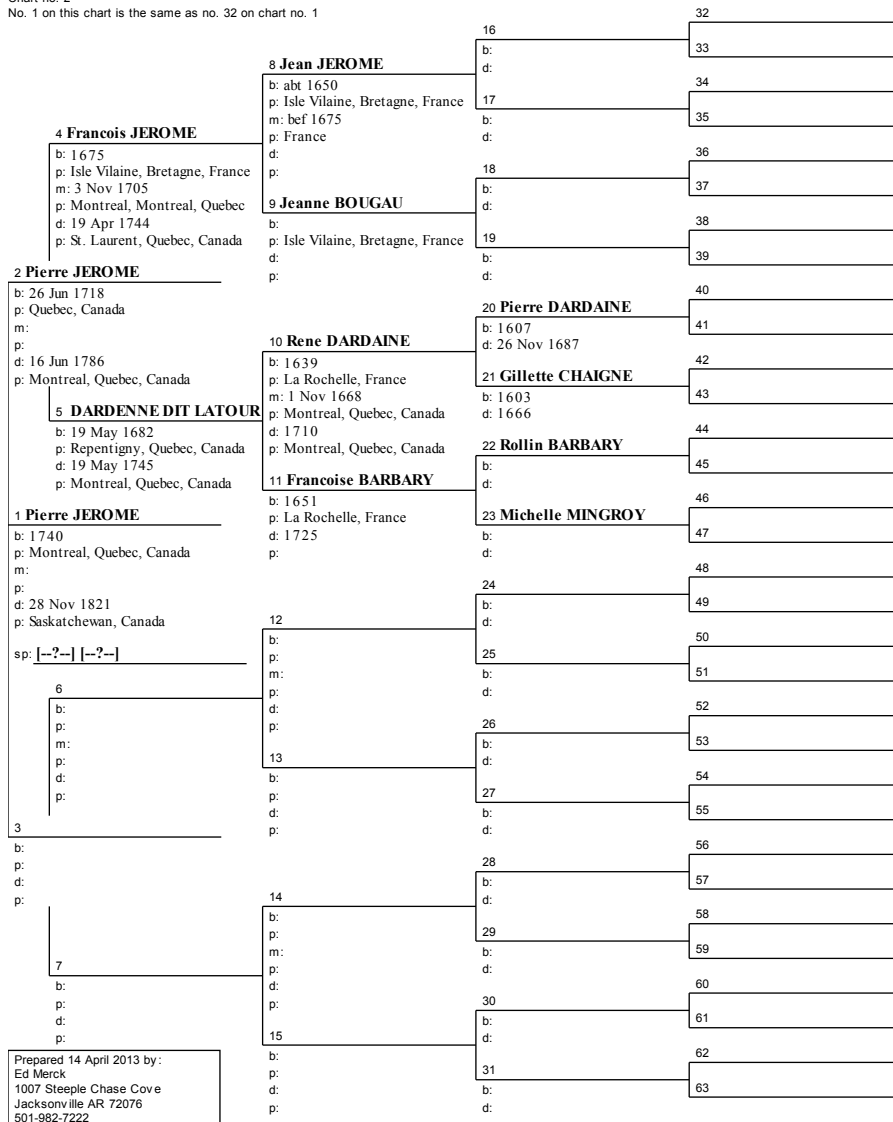

# Pedigree Chart - Margaret Jane JEROME

14 April 2013

Chart no. 1

No. 1 on this chart is the same as no. 1 on chart no. 1

# Pedigree Chart - Margaret Jane JEROME

14 April 2013

Chart no. 2

No. 1 on this chart is the same as no. 32 on chart no. 1

Prepared 14 April 2013 by:  
 Ed Merck  
 1007 Steeple Chase Cove  
 Jacksonville AR 72076  
 501-982-7222