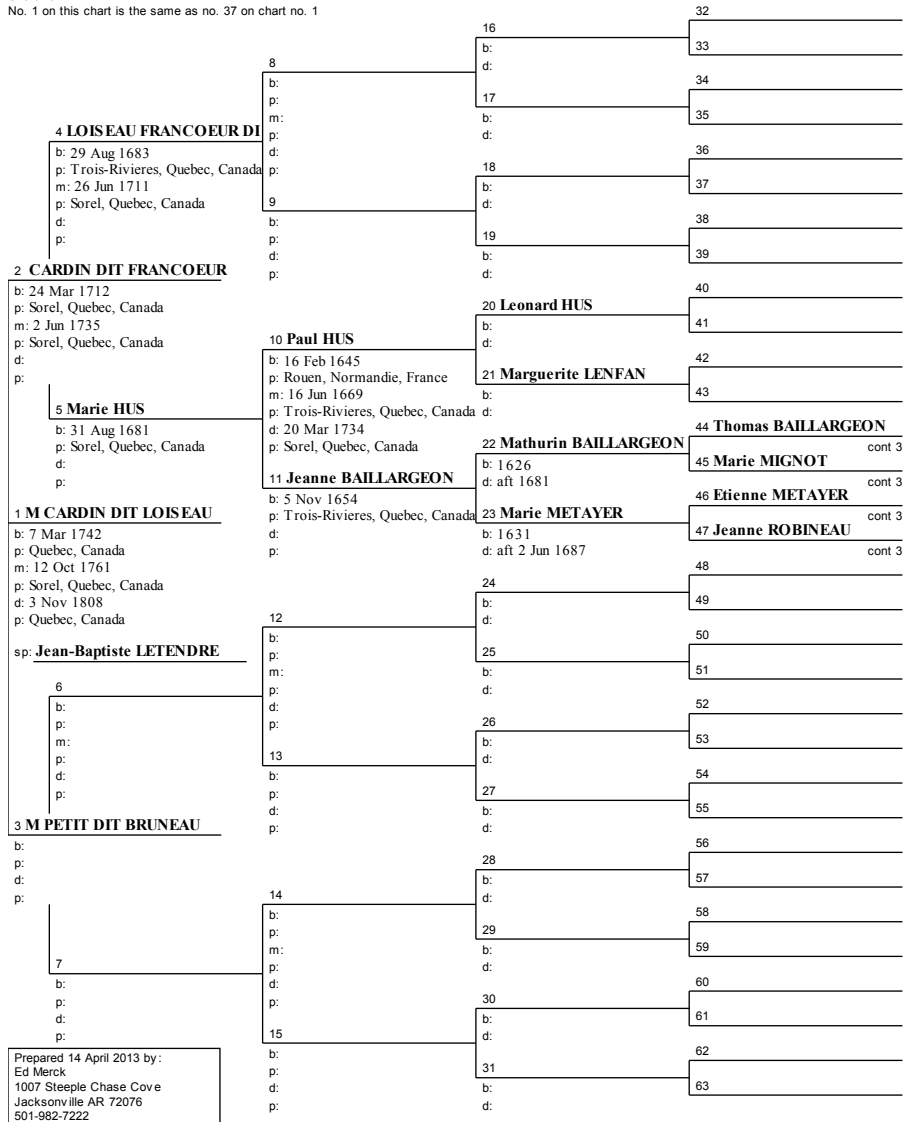

Pedigree Chart - Margaret Jane JEROME

14 April 2013

Chart no. 4

No. 1 on this chart is the same as no. 37 on chart no. 1

Prepared 14 April 2013 by:
Ed Merck
1007 Steeple Chase Cove
Jacksonville AR 72076
501-982-7222