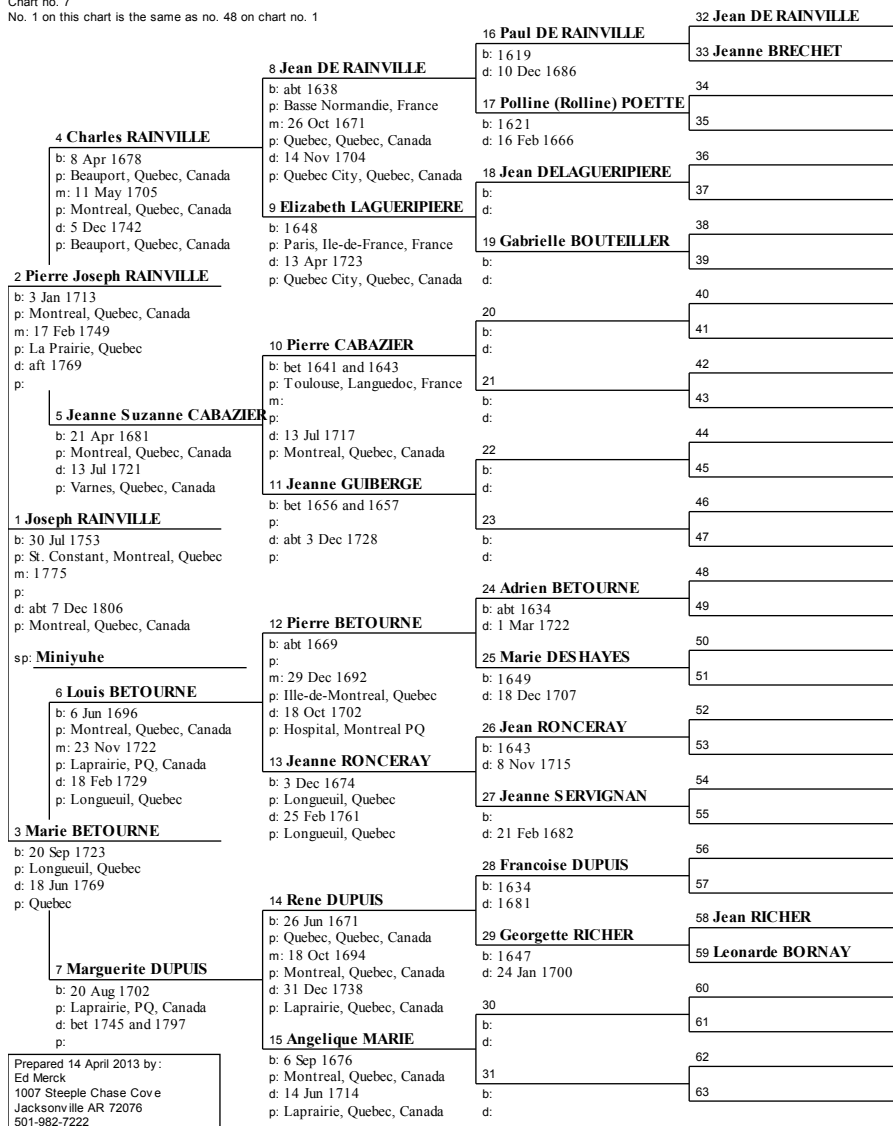

Pedigree Chart - Margaret Jane JEROME

14 April 2013

Chart no. 7

No. 1 on this chart is the same as no. 48 on chart no. 1

Prepared 14 April 2013 by:
Ed Merck
1007 Steeple Chase Cove
Jacksonville AR 72076
501-982-7222