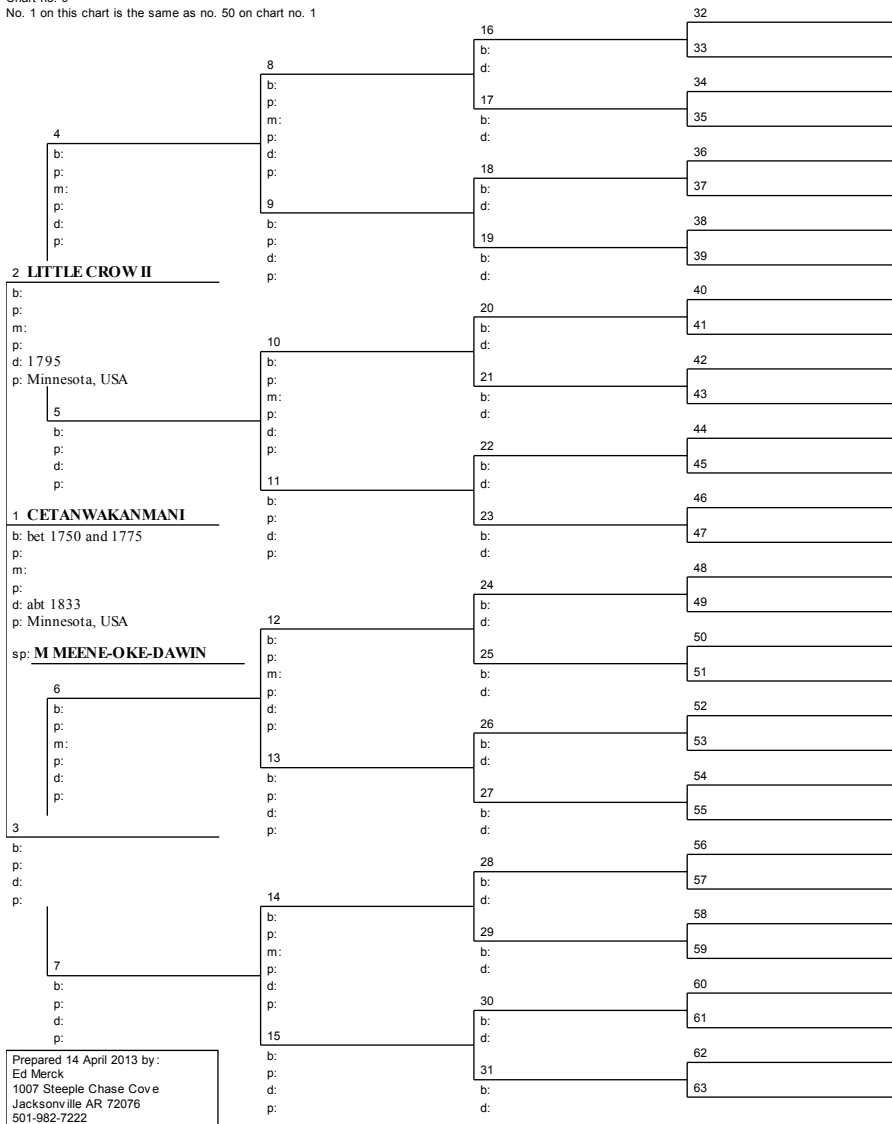

# Pedigree Chart - Margaret Jane JEROME

14 April 2013

Chart no. 8  
No. 1 on this chart is the same as no. 49 on chart no. 1

# Pedigree Chart - Margaret Jane JEROME

14 April 2013

Chart no. 9

No. 1 on this chart is the same as no. 50 on chart no. 1