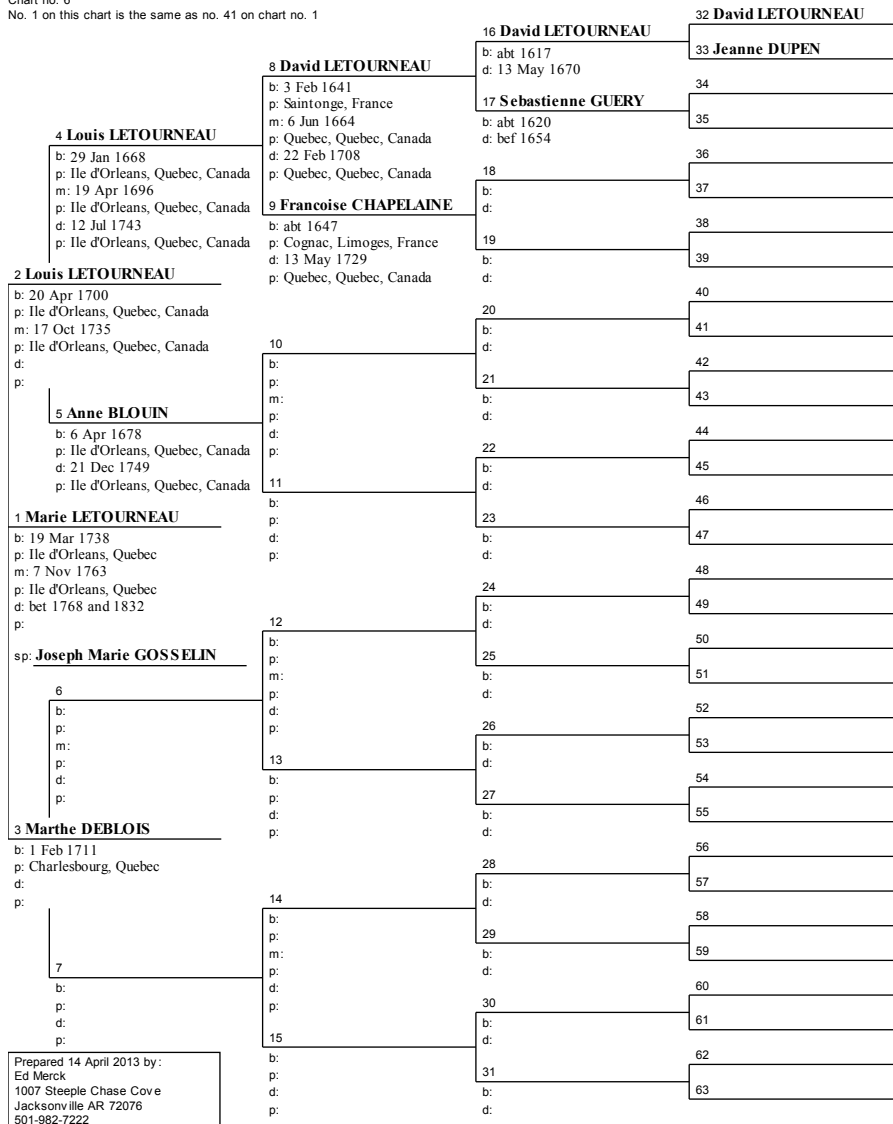

Pedigree Chart - Margaret Jane JEROME

14 April 2013

Chart no. 6
No. 1 on this chart is the same as no. 41 on chart no. 1

Prepared 14 April 2013 by:
Ed Merck
1007 Steeple Chase Cove
Jacksonville AR 72076
501-982-7222