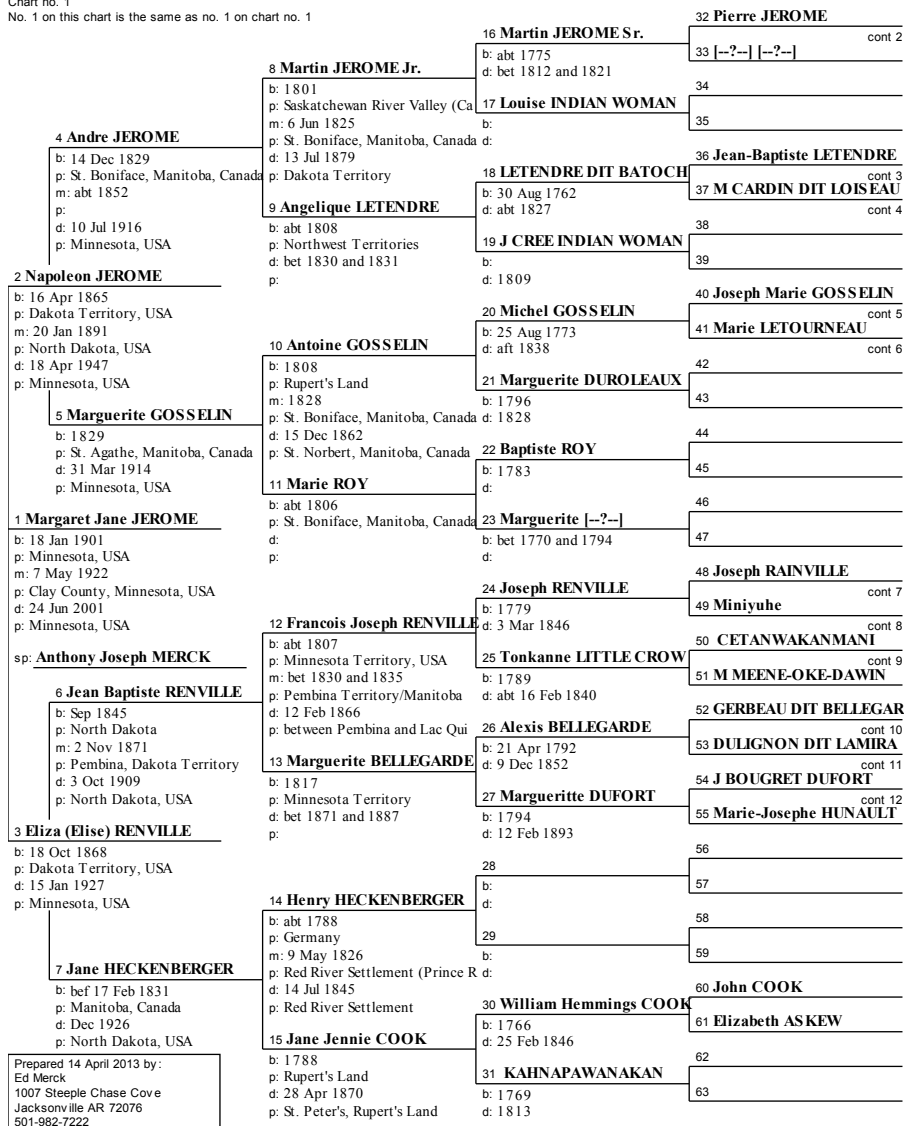

# Pedigree Chart - Margaret Jane JEROME

14 April 2013

Chart no. 1

No. 1 on this chart is the same as no. 1 on chart no. 1

# Pedigree Chart - Margaret Jane JEROME

14 April 2013

Chart no. 2

No. 1 on this chart is the same as no. 32 on chart no. 1

Prepared 14 April 2013 by:  
 Ed Merck  
 1007 Steeple Chase Cove  
 Jacksonville AR 72076  
 501-982-7222