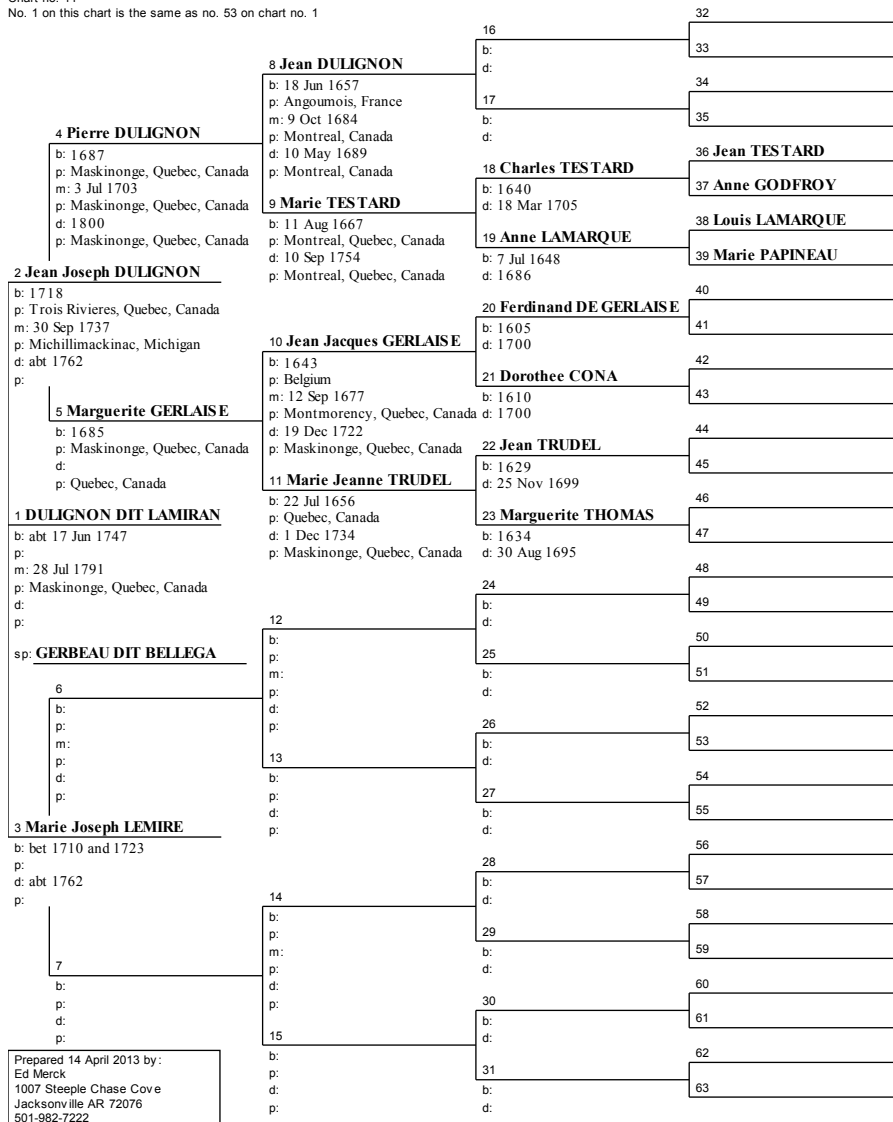

# Pedigree Chart - Margaret Jane JEROME

14 April 2013

Chart no. 8  
No. 1 on this chart is the same as no. 49 on chart no. 1

# Pedigree Chart - Margaret Jane JEROME

14 April 2013

Chart no. 9

No. 1 on this chart is the same as no. 50 on chart no. 1

# Pedigree Chart - Margaret Jane JEROME

14 April 2013

Chart no. 10

No. 1 on this chart is the same as no. 52 on chart no. 1

Prepared 14 April 2013 by:  
 Ed Merck  
 1007 Steeple Chase Cove  
 Jacksonville AR 72076  
 501-982-7222

# Pedigree Chart - Margaret Jane JEROME

14 April 2013

Chart no. 11

No. 1 on this chart is the same as no. 53 on chart no. 1