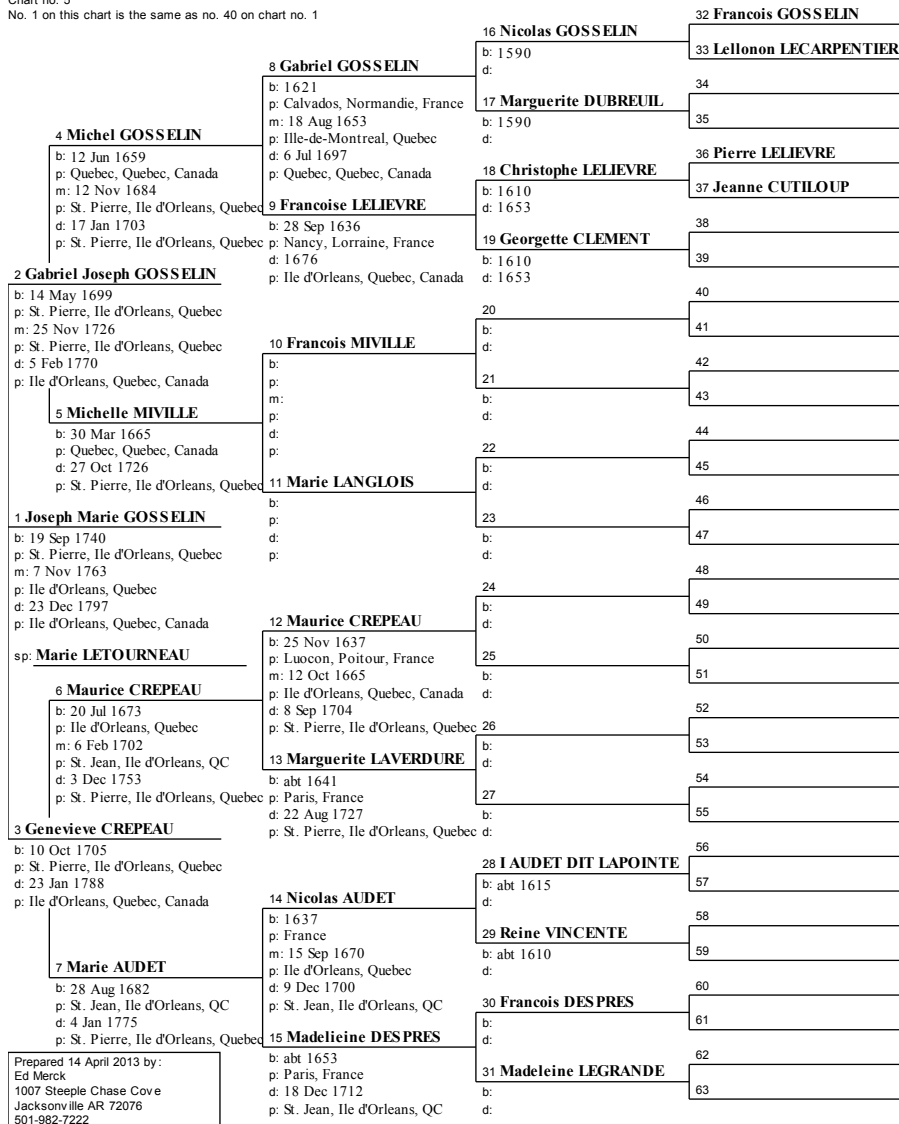

# Pedigree Chart - Margaret Jane JEROME

14 April 2013

Chart no. 4

No. 1 on this chart is the same as no. 37 on chart no. 1

Prepared 14 April 2013 by:  
 Ed Merck  
 1007 Steeple Chase Cove  
 Jacksonville AR 72076  
 501-982-7222

# Pedigree Chart - Margaret Jane JEROME

14 April 2013

Chart no. 5

No. 1 on this chart is the same as no. 40 on chart no. 1