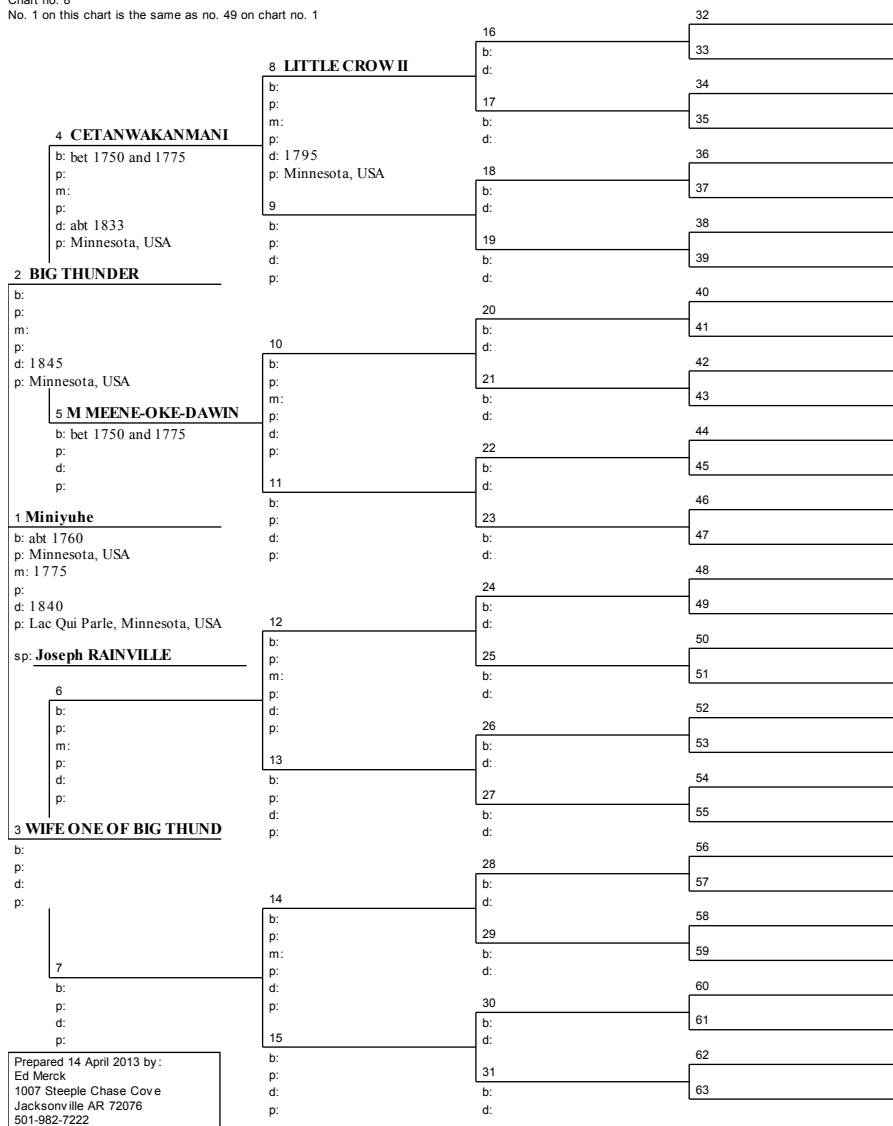

Pedigree Chart - Margaret Jane JEROME

14 April 2013

Chart no. 8
No. 1 on this chart is the same as no. 49 on chart no. 1